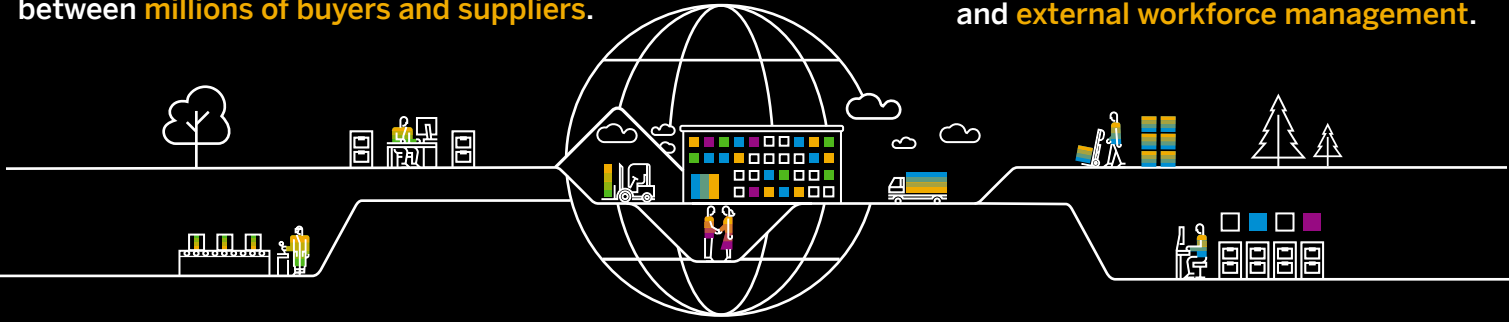

... the marketplace for modern business, creating simple, intelligent exchanges between **millions of buyers and suppliers.**

... provides the industry's leading cloud technology for services procurement and **external workforce management.**

SAP Ariba and SAP Fieldglass are where the world comes to do business together. We integrate the entire buying process across your organization. When you connect to Ariba Network, you connect to millions of suppliers across direct and indirect expense categories. We are also the long-standing leader in external talent management and services procurement and we integrate the entire buying process across your organization. Our platform helps customers find, source and strategically manage their multi-channel workforce. To learn more about the value we can deliver for your organization, visit www.ariba.com and www.fieldglass.com.

SAP Ariba is the largest **business-to-business network** on the planet

SAP Fieldglass' cloud-based, open platform **helps companies transform** how work gets done.

commerce transacted **+\$2.9T**

\$53.5B in spend under management